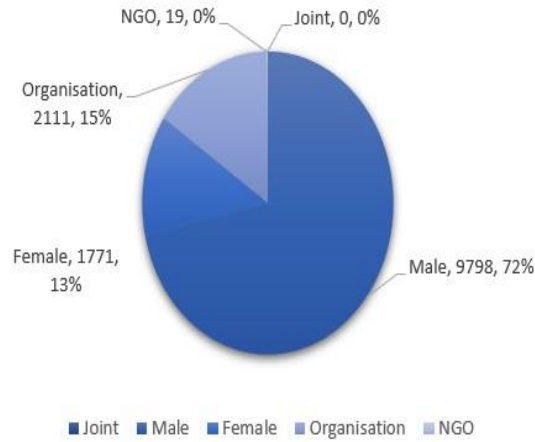

SUM OF COFO PRINTED BY OWNER TYPE

SUM OF PRINTED COFO AND INDEXED BY YEAR

SUM OF COFO REGISTERED AND INDEX BY YEAR

CoFo by Year, No. of Registered, no. Digitized

Type	Number
Joint	0
Male	9798
Female	1771
Organisation	2111
NGO	19

SUM OF COFO PRINTED BY OWNER TYPE

PRINTED BY

CofO by Year	No. of Registered	No. Digitized
CofO by Year	No. Of Print	No digitized
2013	145	145
2014	473	473
2015	1170	1170
2016	565	565
2017	758	758
2018	812	812
2019	1026	1026
2020	885	885
2021	885	885
2022	1985	1985
2023	1755	1755
2024	3063	3063