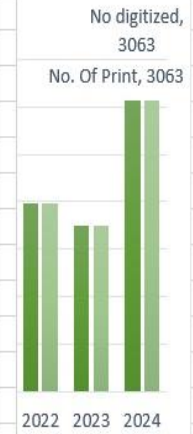

SUM OF COFO REGISTERED AND INDEX BY YEAR

Type	Number
Joint	0
Male	9798
Female	1771
Organisation	2111
NGO	19

SUM OF COFO PRINTED BY OWNER TYPE

PRINTED BY