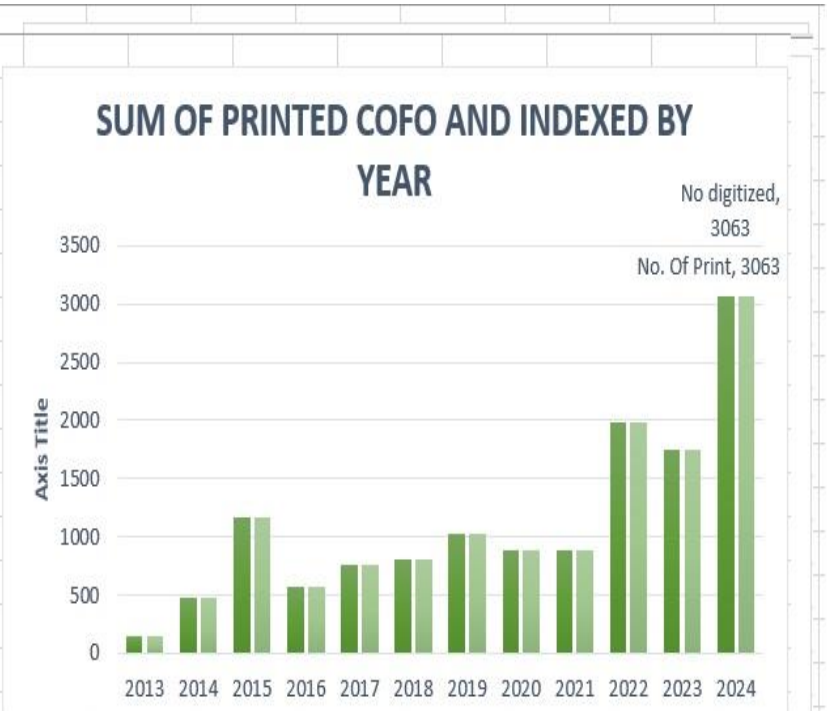

CofO by Year	No. of Registered	No. Digitized
CofO by Year	No. Of Print	No digitized
2013	145	145
2014	473	473
2015	1170	1170
2016	565	565
2017	758	758
2018	812	812
2019	1026	1026
2020	885	885
2021	885	885
2022	1985	1985
2023	1755	1755
2024	3063	3063