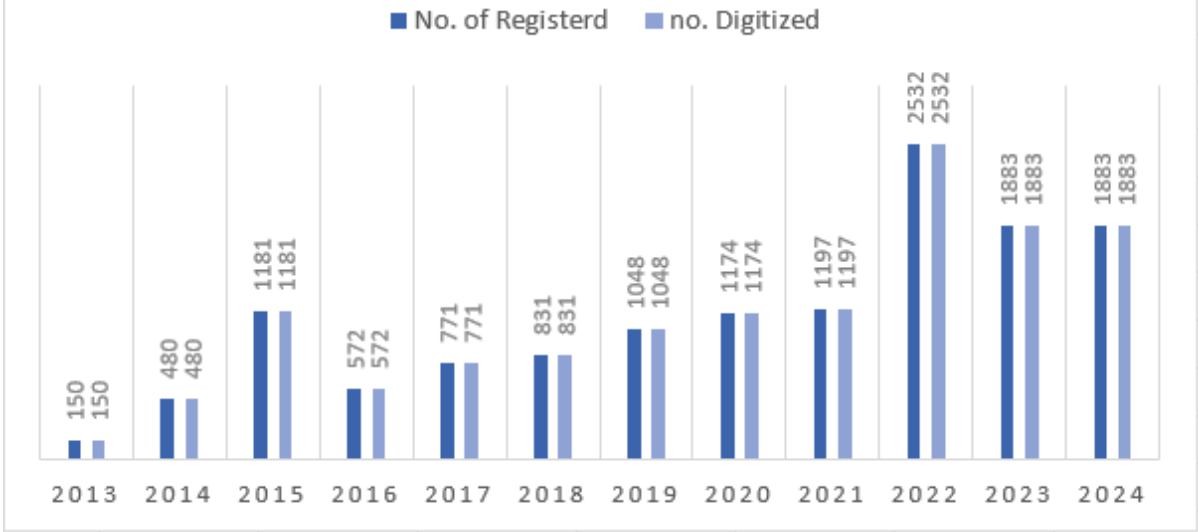

SUM OF COFO PRINTED BY OWNER TYPE

SUM OF PRINTED COFO AND INDEXED BY YEAR

SUM OF COFO REGISTERED AND INDEX BY YEAR

CoFo by Year, No. of Registered, no. Digitized

Type	Number
Joint	0
Male	9798
Female	1771
Organisation	2111
NGO	19